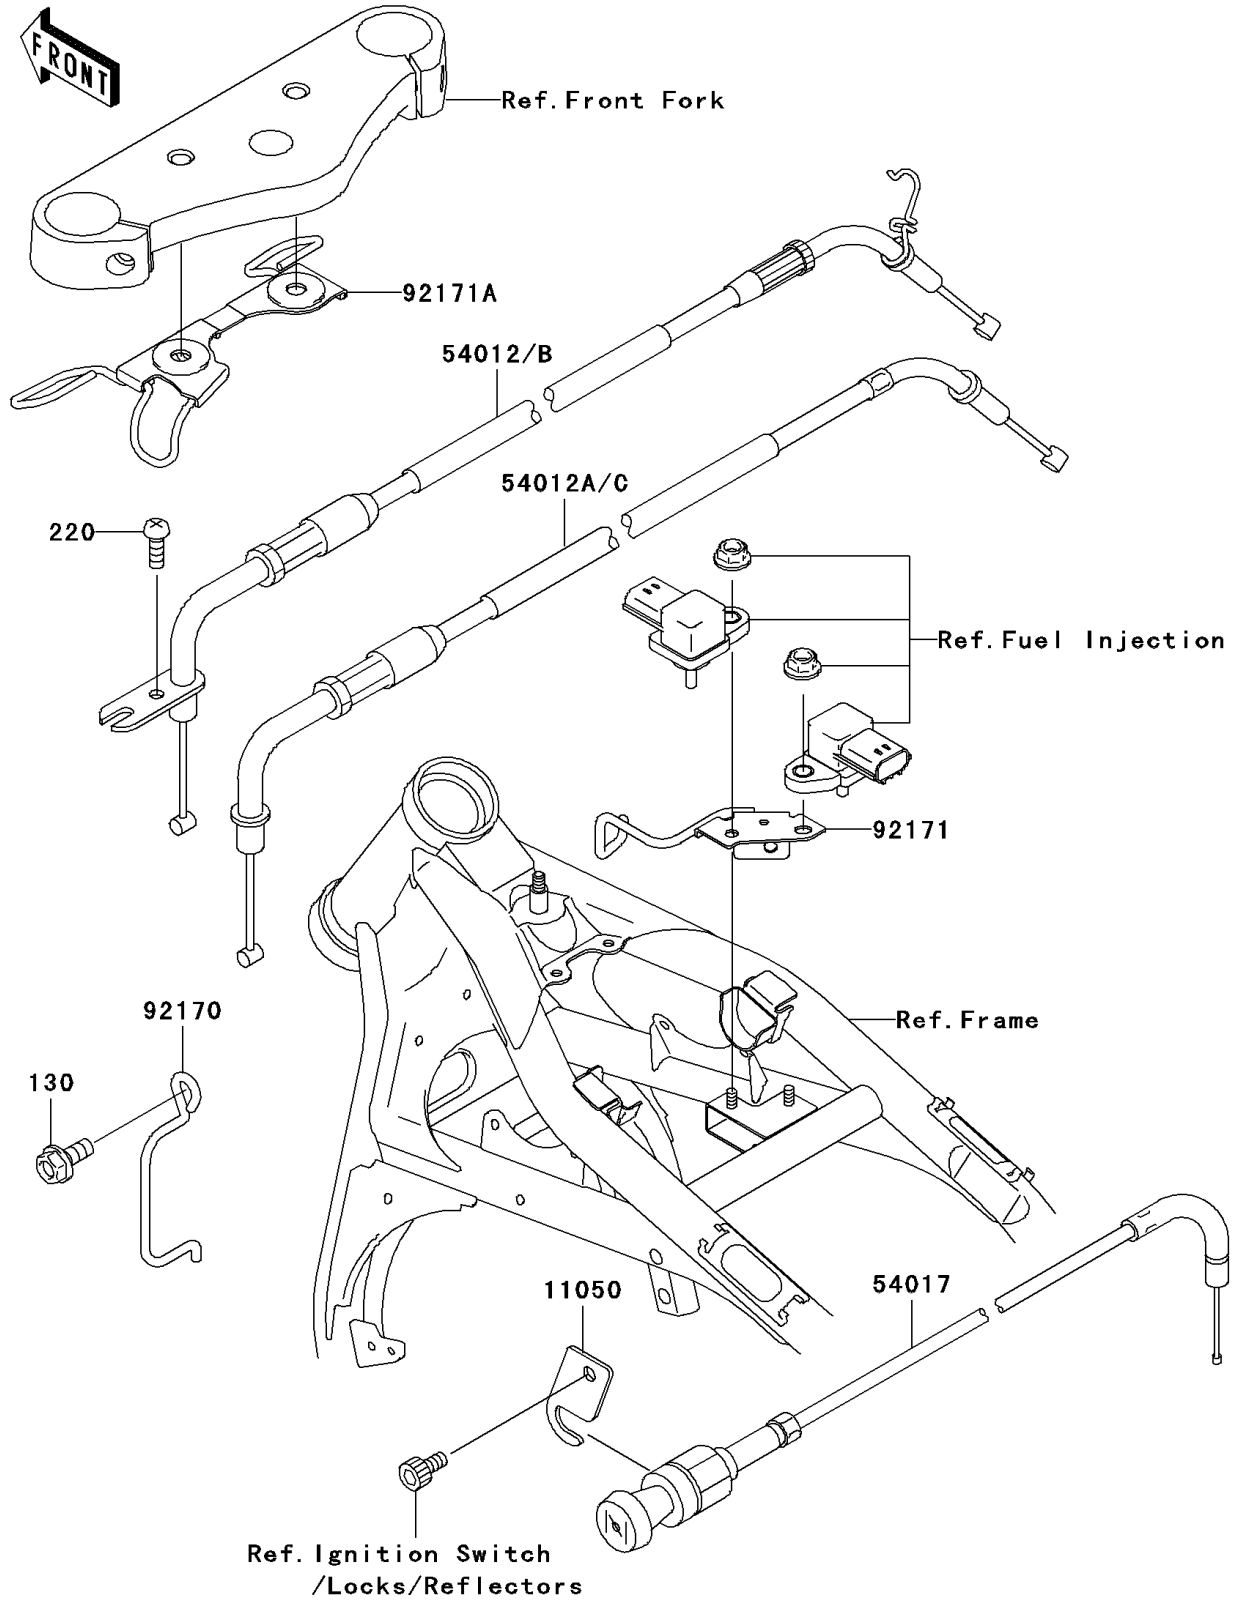

2002 Vulcan 1500 Drifter PARTS DIAGRAM

Cables

F2540

2002 Vulcan 1500 Drifter PARTS LIST

Cables

ITEM NAME	PART NUMBER	QUANTITY
BOLT-FLANGED,6X14,BLACK (Ref # 130)	130J0614	1
SCREW-PAN-CROSS (Ref # 220)	220F0514	1
BRACKET,STARTER CABLE (Ref # 11050)	11050-1699	1
CABLE-THROTTLE,OPENING (Ref # 54012B)	54012-1611	1
CABLE-THROTTLE,CLOSING (Ref # 54012C)	54012-1612	1
CABLE-STARTER (Ref # 54017)	54017-1202	1
CLAMP,CABLE (Ref # 92170)	92170-1867	1
CLAMP,HARNESS (Ref # 92171)	92171-1325	1
CLAMP,CABLE (Ref # 92171A)	92171-1339	1